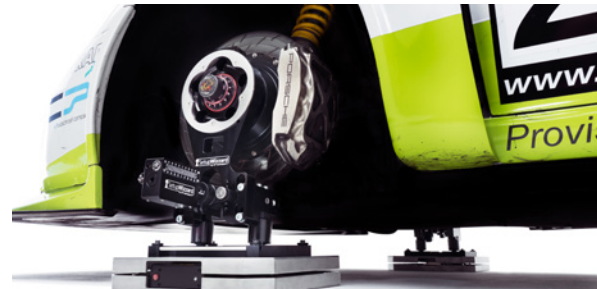

The innovative wheel alignment system.

#setuptowin

MODULE EASY

MODULE BASIC

MODULE PRO

The best of both worlds – our time-saving addition to the classic toe gauge. The perfect symbiosis of tradition and innovation leads to best possible efficiency during measuring.

### EASY

High-end measurement technology combined with the easiest way of use. Our setup wheels can be used with all common wheel load scales.